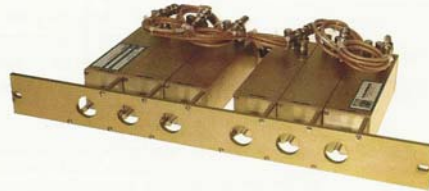

DUPLEXERS

IN RANGES OF:
 30 - 40 MHz
 38 - 50 MHz
 66 - 88 MHz

30-88 MHz

T-PASS®
 (PATENTED)

SHOWING CENTERED 19" RACK MOUNT BAR
 FOR MODELS...
 28-28-02A 74-28-02A

19" RACK MOUNTS
 FRONT VIEW
 MODELS 27-26-01A, 27-26-02A, 27-27-01A, and 27-27-02A

MODEL 28-13-01F, MODEL 28-14-01F
 REAR VIEW
 SHOWING WALL MOUNT BAR

(PATENTED)

MODEL 28-13-01F, MODEL 28-14-01F
 FRONT VIEW

ALTERNATE CABINET MOUNT
 FOR MODELS...
 28-28-02G 74-28-02G

DUPLEXERS: 30-88 MHz