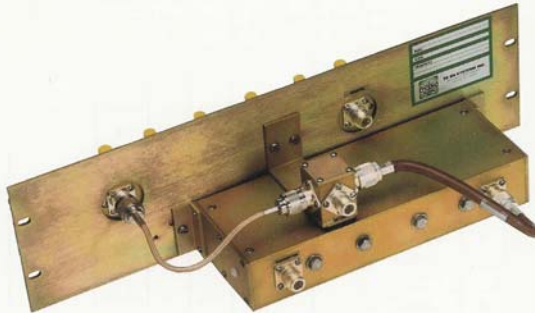

DUPLEXERS

806 MHz-1.3 GHz

IN RANGES OF:
806 - 866 MHz
890 - 960 MHz
1215 - 1300 MHz

(PATENTED)

19" RACK MOUNTS
MODEL NOS.
28-88-01A
28-89-01A
28-97-01A

DUPLEXERS: 806 MHz-1.3 GHz

DUPLEXERS • CAVITY FILTERS • MULTICOPLER SYSTEMS • SIGNAL BOOSTER SYSTEMS • RF SYSTEM PRODUCTS