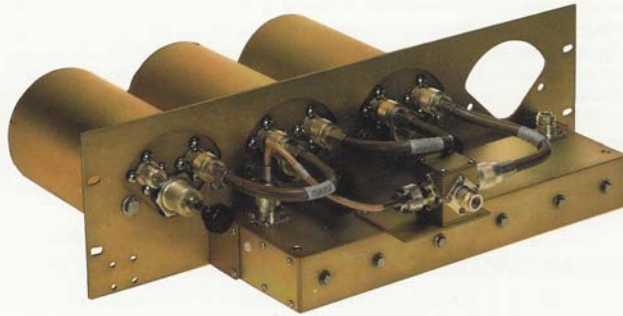

DUPLEXERS

806 MHz-1.3 GHz

IN RANGES OF:
806 - 866 MHz
890 - 960 MHz
1215 - 1300 MHz

(PATENTED)

19" RACK MOUNTS
MODEL NOS.
28-88-01A
28-89-01A
28-97-01A

DUPLEXERS: 806 MHz-1.3 GHz

DUPLEXERS • CAVITY FILTERS • MULTICOPLER SYSTEMS • SIGNAL BOOSTER SYSTEMS • RF SYSTEM PRODUCTS