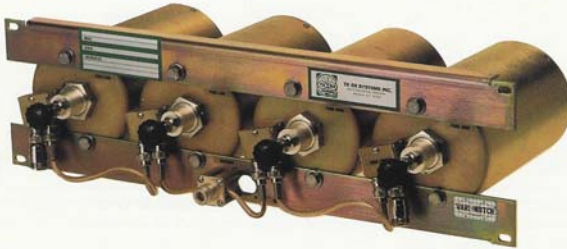

DUPLEXERS

806 MHz-1.3 GHz

IN RANGES OF:
806 - 866 MHz
890 - 960 MHz
1215 - 1300 MHz

(PATENTED)

19" RACK MOUNTS
MODEL NOS.
28-88-01A
28-89-01A
28-97-01A

DUPLEXERS: 806 MHz-1.3 GHz

DUPLEXERS • CAVITY FILTERS • MULTICOPLER SYSTEMS • SIGNAL BOOSTER SYSTEMS • RF SYSTEM PRODUCTS