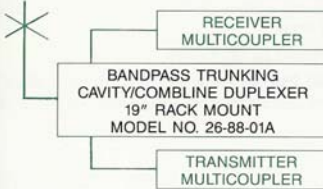

DUPLEXERS

806 MHz-1.3 GHz

IN RANGES OF:
806 - 866 MHz
890 - 960 MHz
1215 - 1300 MHz

(PATENTED)

19" RACK MOUNTS
MODEL NOS.
28-88-01A
28-89-01A
28-97-01A

DUPLEXERS: 806 MHz-1.3 GHz

DUPLEXERS • CAVITY FILTERS • MULTICOPLER SYSTEMS • SIGNAL BOOSTER SYSTEMS • RF SYSTEM PRODUCTS