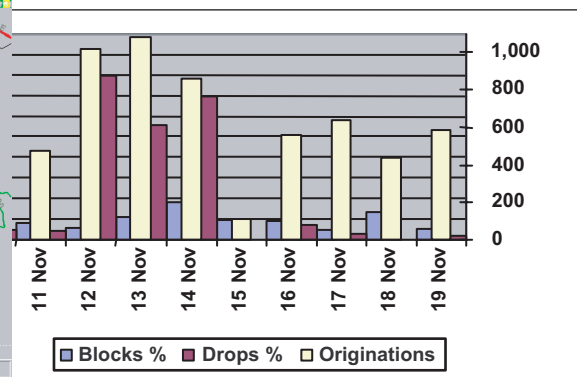

# Real-Time Monitoring System (RMS®) Service

Outsource your drive testing - Improve your System while Reducing Costs

- Real-time data from your subscribers' perspective
- Find problems the Switch can't
- Reduce drive testing costs by 95%
- Increase drive testing coverage by 1200%
- Problem alerting to find and fix them faster
- Baseline against competition
- Engineers are 66% more productive - they don't have to drive
- Instant, real-time maps and reports from any web browser
- ZK manages the fleet - so you don't have to!