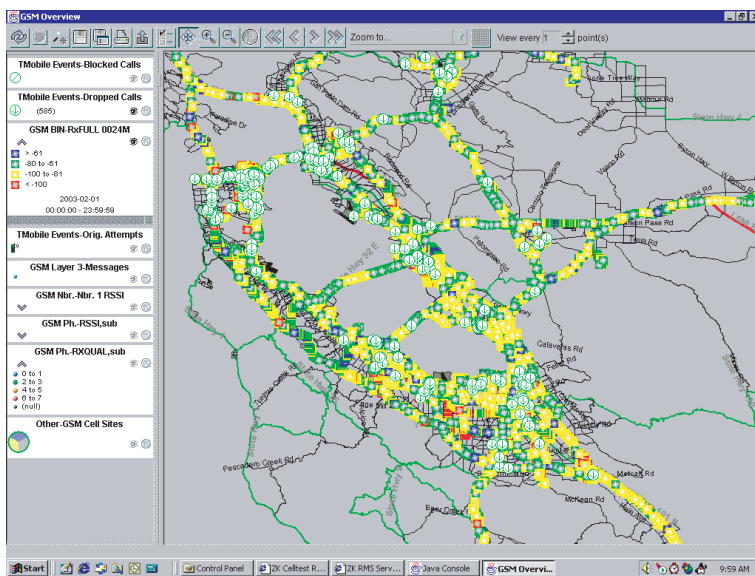

# Real-Time Monitoring System (RMS®) Service

Outsource your drive testing - Improve your System while Reducing Costs

- Real-time data from your subscribers' perspective
- Find problems the Switch can't
- Reduce drive testing costs by 95%
- Increase drive testing coverage by 1200%
- Problem alerting to find and fix them faster
- Baseline against competition
- Engineers are 66% more productive - they don't have to drive
- Instant, real-time maps and reports from any web browser
- ZK manages the fleet - so you don't have to!