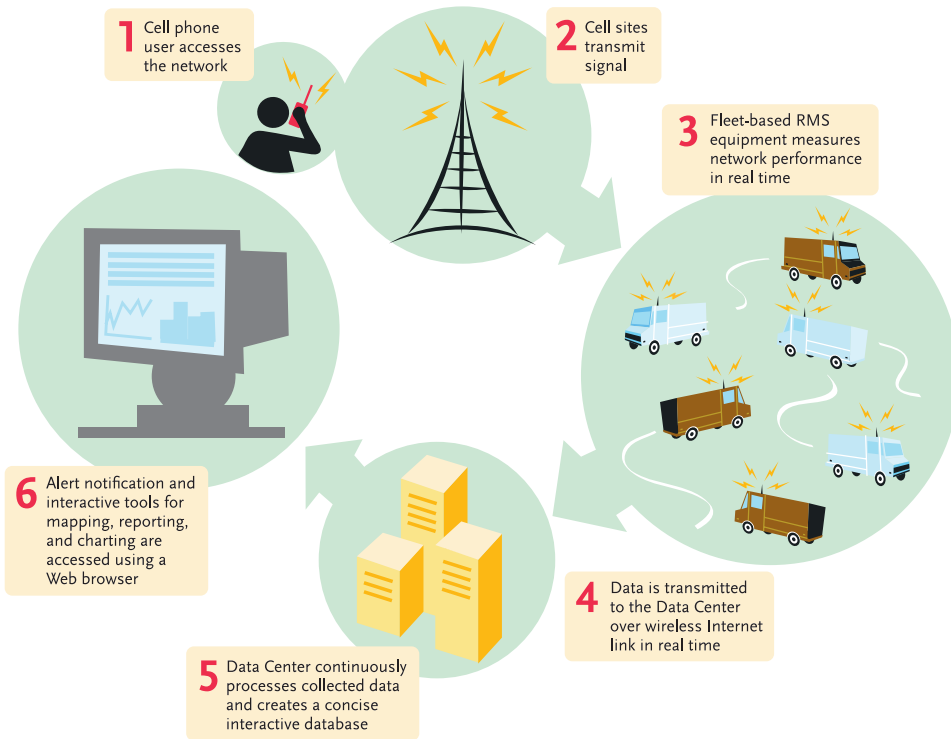

# Real-Time Monitoring System (RMS®) Service

Outsource your drive testing - Improve your System while Reducing Costs

- Real-time data from your subscribers' perspective
- Find problems the Switch can't
- Reduce drive testing costs by 95%
- Increase drive testing coverage by 1200%
- Problem alerting to find and fix them faster
- Baseline against competition
- Engineers are 66% more productive - they don't have to drive
- Instant, real-time maps and reports from any web browser
- ZK manages the fleet - so you don't have to!